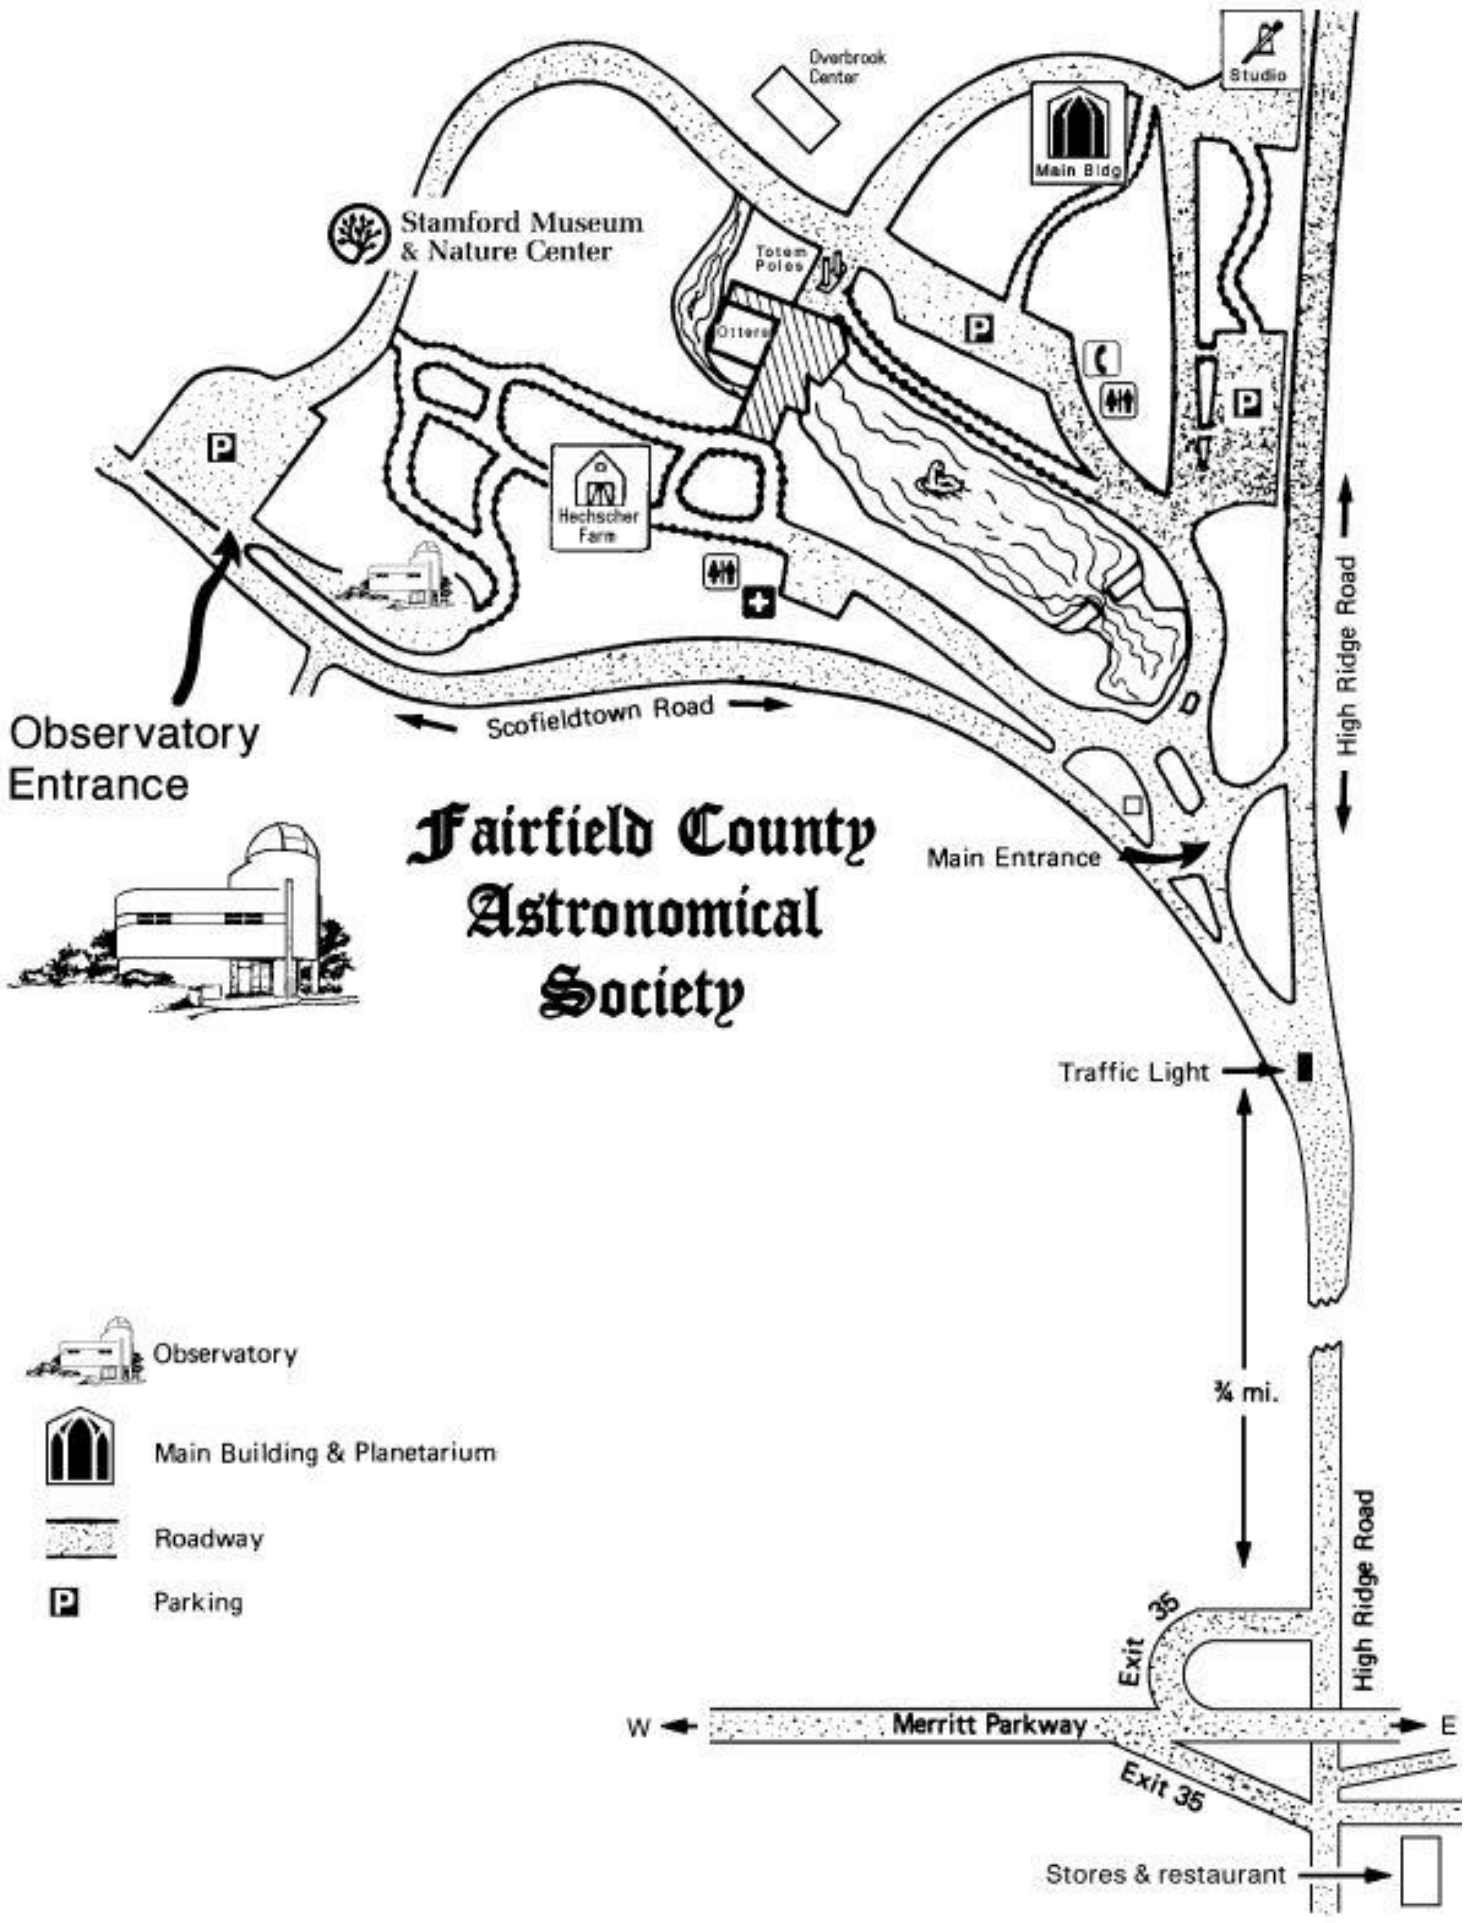

Stamford Museum and Nature Center
39 Scofieldtown Road
STAMFORD, CONN. 06903

Fairfield County Astronomical Society

-  Observatory
-  Main Building & Planetarium
-  Roadway
-  Parking