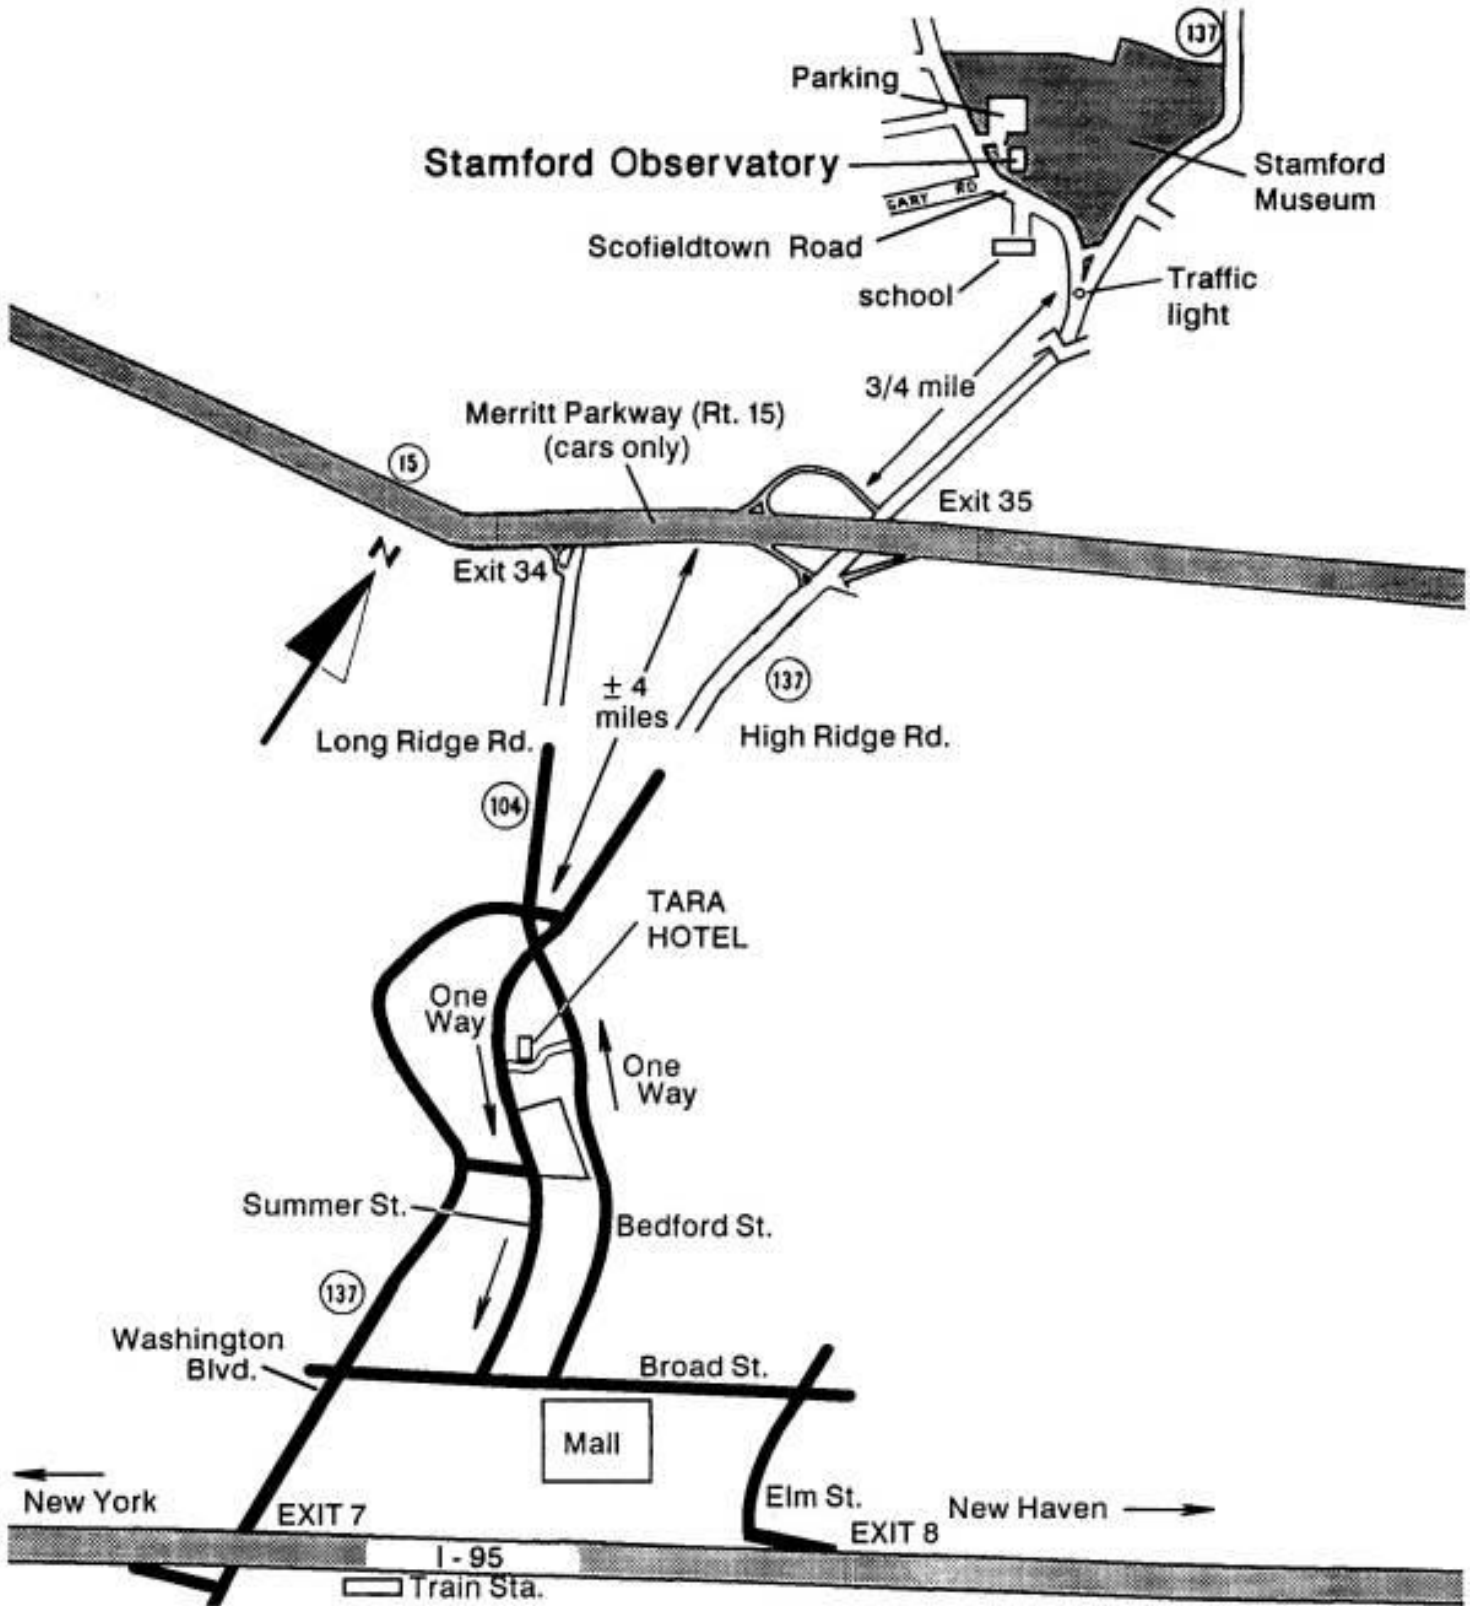

Stamford Museum and Nature Center
39 Scofieldtown Road
STAMFORD, CONN. 06903

Fairfield County Astronomical Society

-  Observatory
-  Main Building & Planetarium
-  Roadway
-  Parking